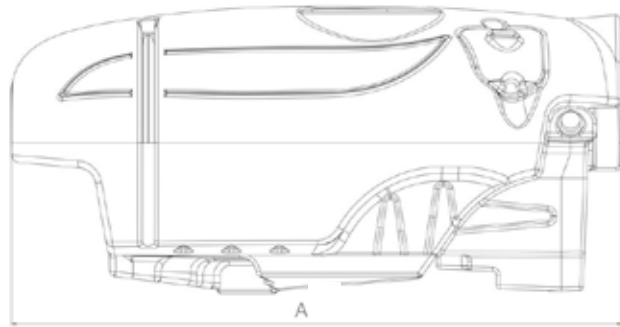

1114 mm

POLIDAŞ®
SprayingTanks®

2000 L

LAVENDER

can be combined with colors
renklerle kombin yapılabilir

1114 mm

POLIDAŞ
SprayingTanks®

2000 L