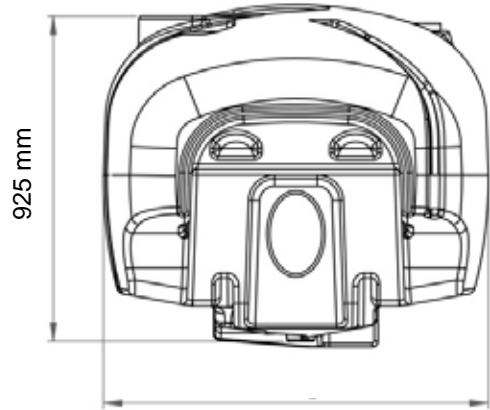

600 L

LILY

can be combined with colors
renklerle kombin yapılabilir

POLIDAŞ
SprayingTanks®

1000 L

LILY

can be combined with colors
renklerle kombin yapılabilir

1200 L