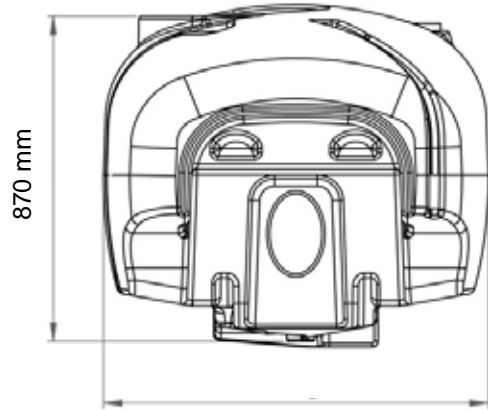

600 L

LILY

can be combined with colors
renklerle kombin yapılabilir

POLIDAŞ
SprayingTanks®

1000 L

LILY

can be combined with colors
renklerle kombin yapılabilir

1200 L