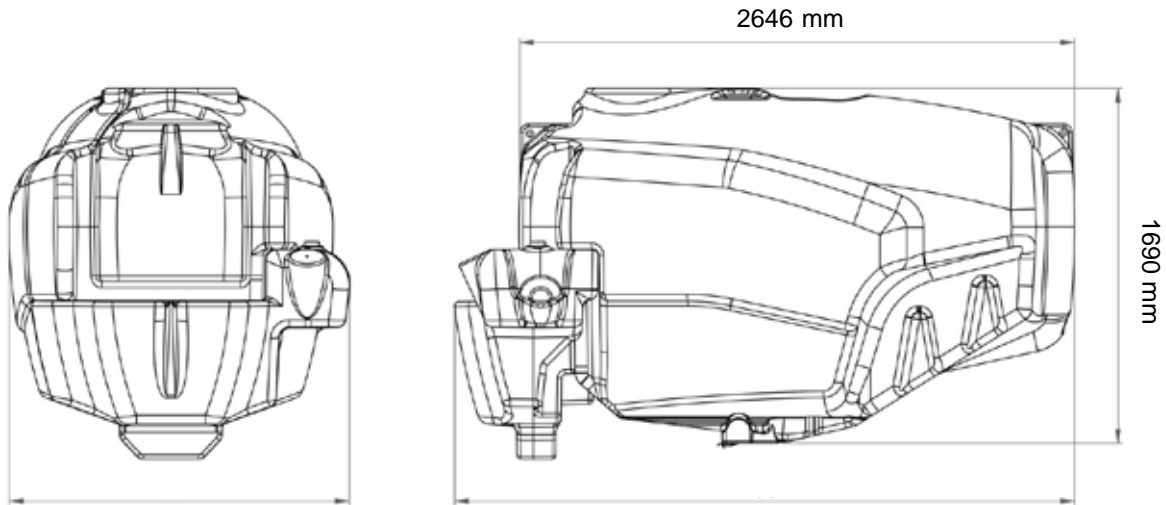

POLIDAŞ
SprayingTanks®

3000 L

ROSE

can be combined with colors
renklerle kombin yapılabilir