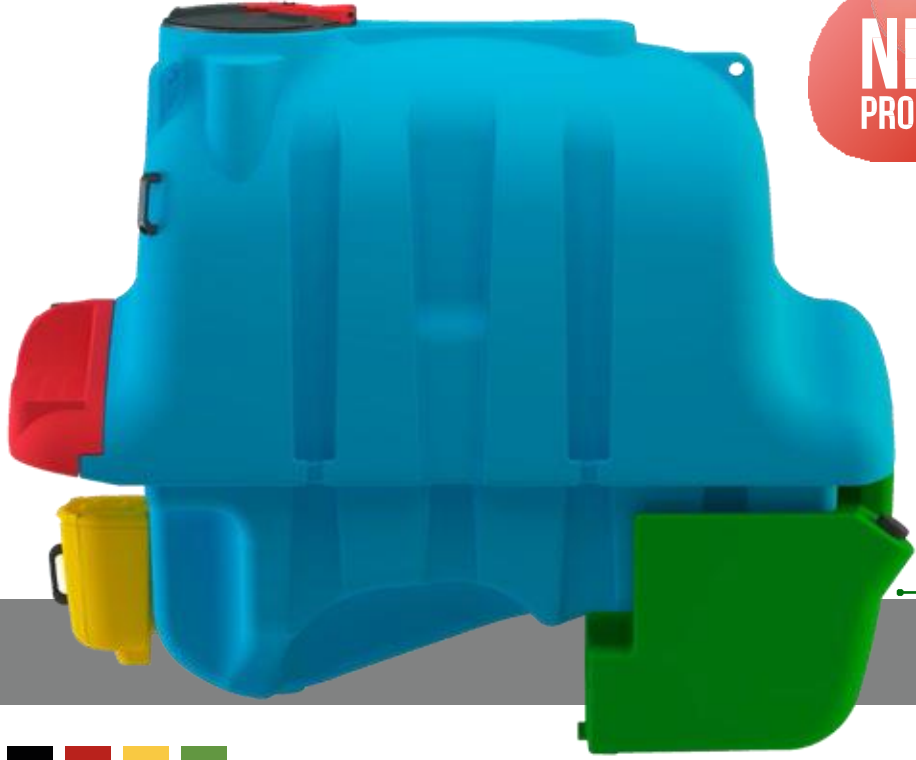

can be combined with colors
renklerle kombin yapılabilir

2200 mm

1281 mm

POLIDAŞ®
SprayingTanks®

1600 L

NEW
PRODUCT

20 LT
MIXER

MINT