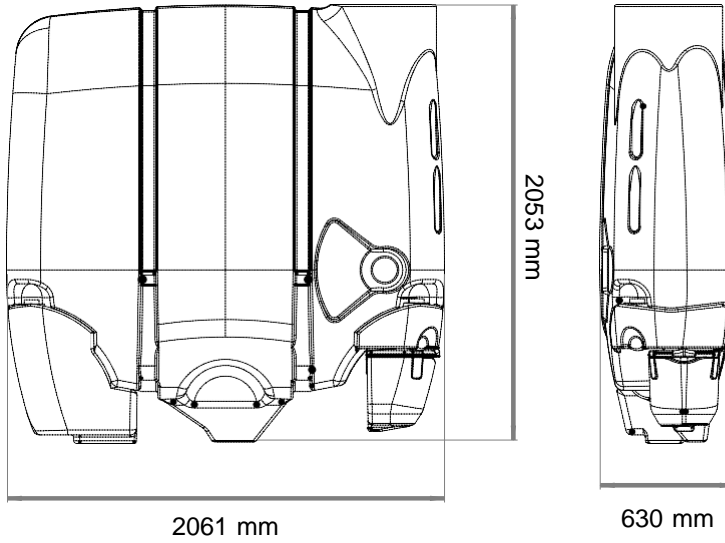

can be combined with colors
renklerle kombin yapılabilir

900 mm

POLIDAŞ®
SprayingTanks®

1600 L

NEW
PRODUCT

JASMINE

can be combined with colors
renklerle kombin yapılabilir

20 LT
MIXER