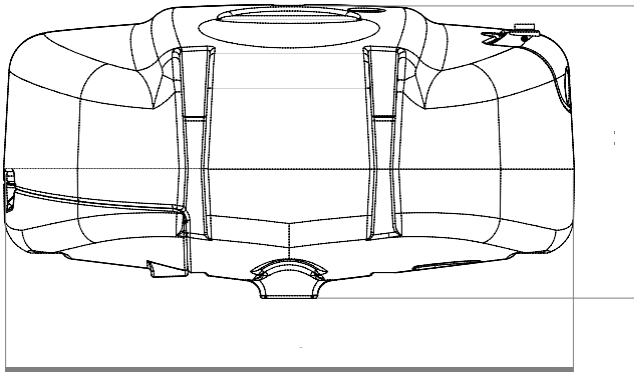

POLIDAŞ
SprayingTanks®

1500 L

**NEW
PRODUCT**

LILAC

can be combined with colors
renklerle kombin yapılabilir

2200 mm

1281 mm