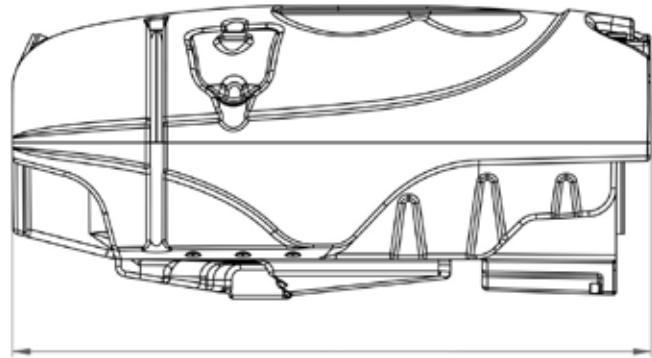

LILY

can be combined with colors
renklerle kombin yapılabilir

1117 mm

POLIDAŞ®
SprayingTanks®

2000 L MIXER

25 LT
MIXER

LILY

can be combined with colors
renklerle kombin yapılabilir