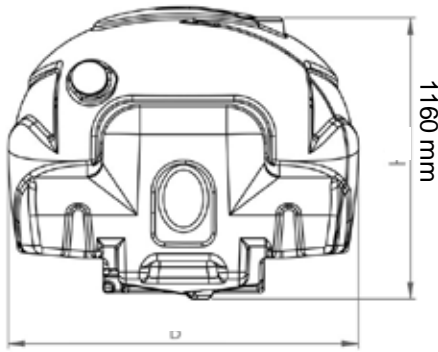

POLİDAŞ
SprayingTanks®

2000 L

TULIP

can be combined with colors
renklerle kombin yapılabilir