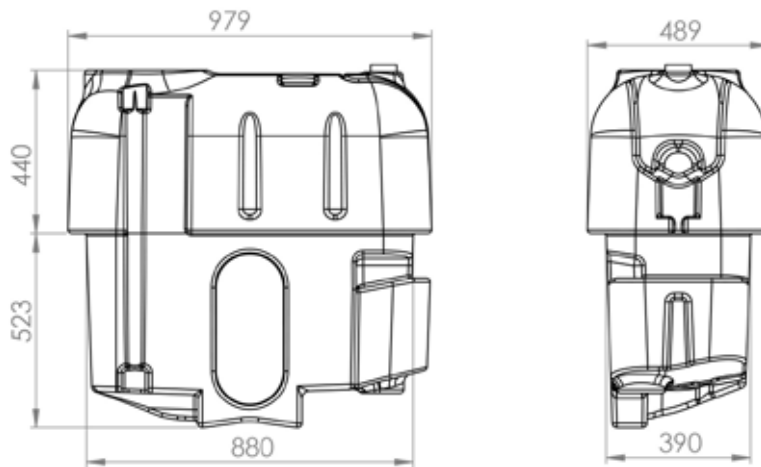

POLIDAŞ
SprayingTanks®

200 L

LOCUST

can be combined with colors
renklerle kombin yapılabilir