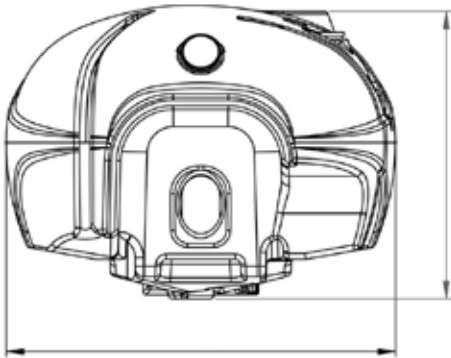

LILY

can be combined with colors
renklerle kombin yapılabilir

1117 mm

POLIDAŞ®
SprayingTanks®

2000 L MIXER

25 LT
MIXER

LILY

can be combined with colors
renklerle kombin yapılabilir