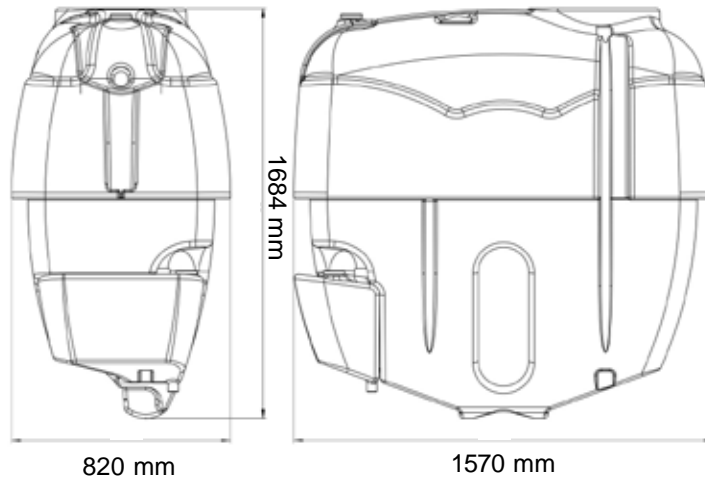

POLIDAŞ®
SprayingTanks®

1200 L

VIOLET

can be combined with colors
renklerle kombin yapılabilir