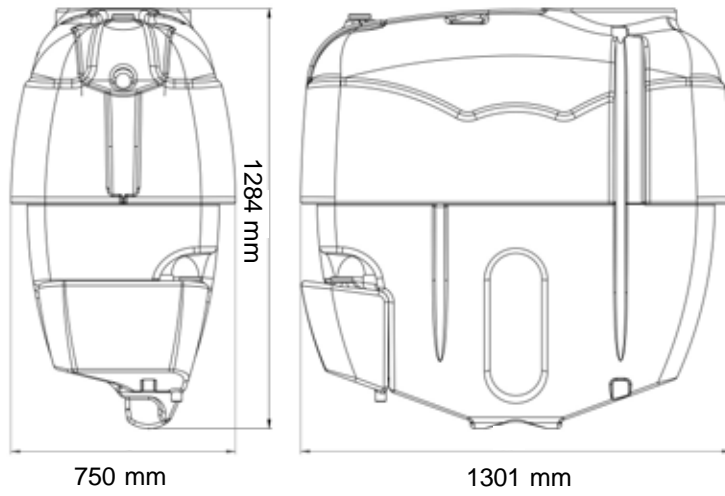

POLIDAŞ®
SprayingTanks®

600 L

VIOLET

can be combined with colors
renklerle kombin yapılabilir