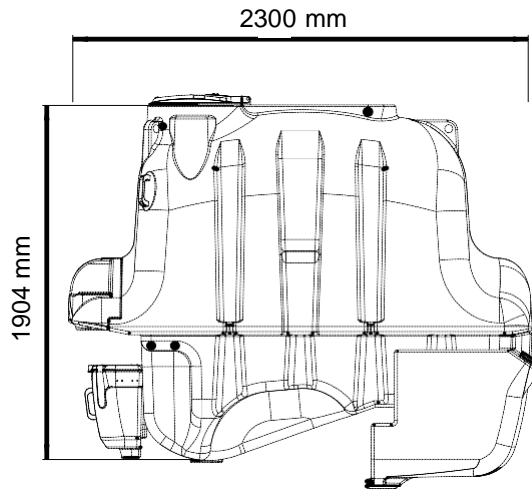

POLIDAŞ®
SprayingTanks®

1600 L

NEW
PRODUCT

20 LT
MIXER

MINT

can be combined with colors
renklerle kombin yapılabilir

900 mm