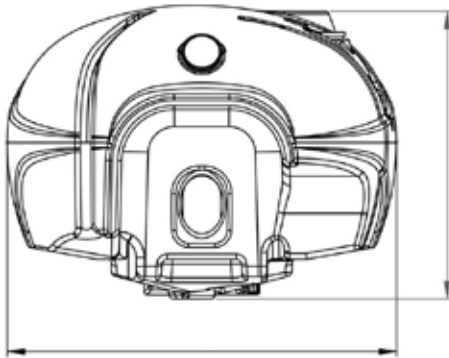

LILY

can be combined with colors
renklerle kombin yapılabilir

1117 mm

POLIDAŞ®
SprayingTanks®

2000 L MIXER

25 LT
MIXER

LILY

can be combined with colors
renklerle kombin yapılabilir