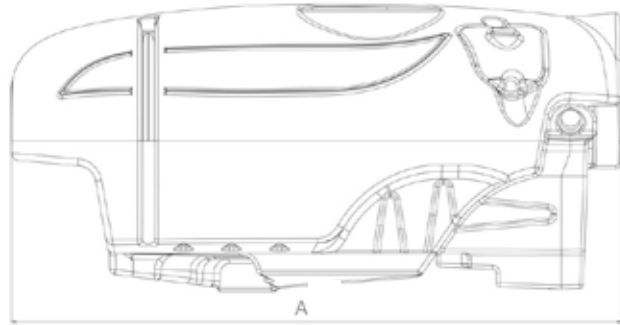

DAISY

can be combined with colors
renklerle kombin yapılabilir

POLIDAŞ®
SprayingTanks®

2000 L

MAGNOLIA

can be combined with colors
renklerle kombin yapılabilir

1160 mm

POLİDAŞ
SprayingTanks®