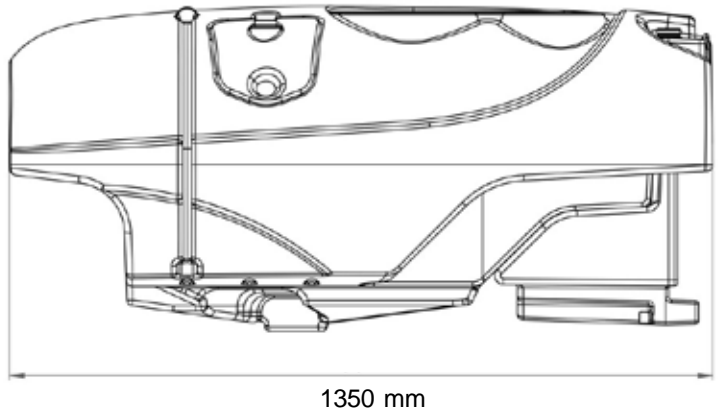

POLIDAŞ
SprayingTanks®

1600 L

MAGNOLIA

can be combined with colors
renklerle kombin yapılabilir