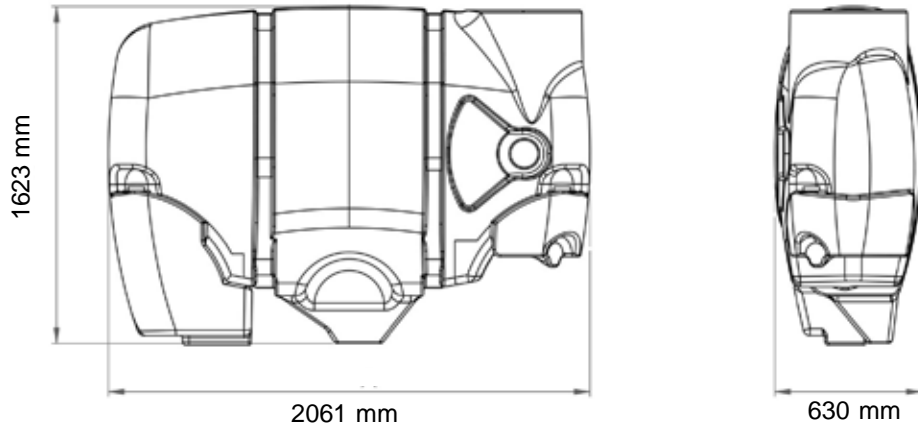

POLIDAŞ
SprayingTanks®

1200 L

**NEW
PRODUCT**

ORCHID

can be combined with colors
renklerle kombin yapılabilir

2150 mm

1850 mm

794 mm