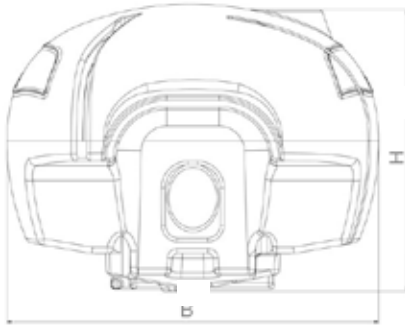

POLIDAŞ®
SprayingTanks®

2000 L

MAGNOLIA

can be combined with colors
renklerle kombin yapılabilir

1160 mm