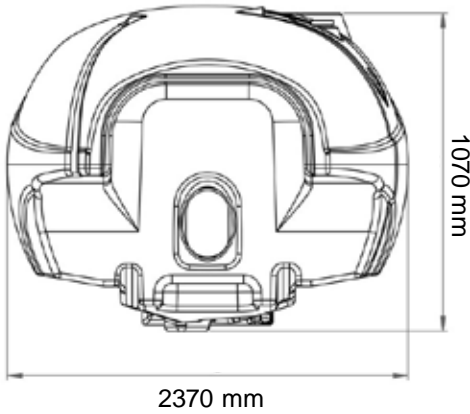

POLIDAŞ
SprayingTanks®

1600 L

MAGNOLIA

can be combined with colors
renklerle kombin yapılabilir