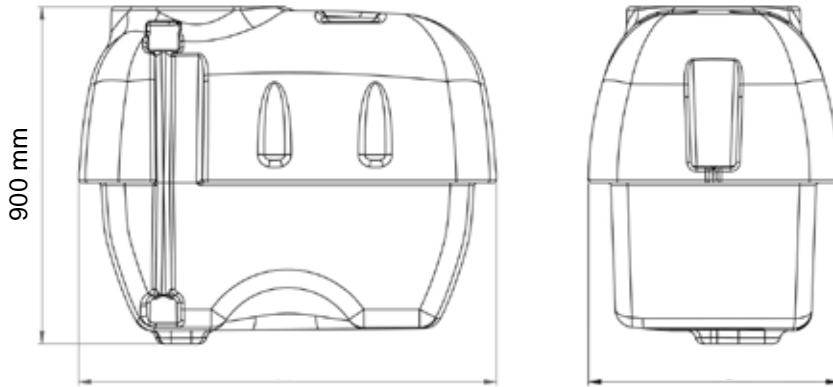

POLIDAŞ
SprayingTanks®

400 L

BASIL

can be combined with colors
renklerle kombin yapılabilir