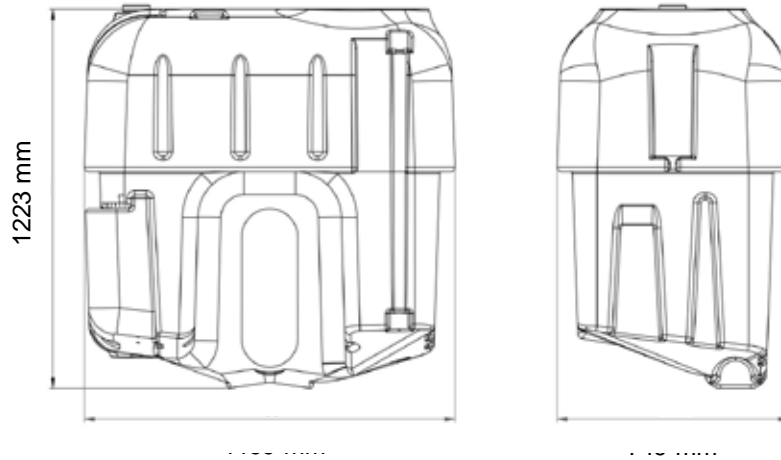

POLIDAŞ
SprayingTanks®

500 L

LOCUST

can be combined with colors
renklerle kombin yapılabilir