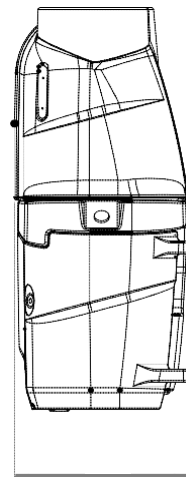

POLIDAŞ
SprayingTanks®

1200 L

**NEW
PRODUCT**

ORCHID

can be combined with colors
renklerle kombin yapılabilir

2150 mm

1850 mm

794 mm