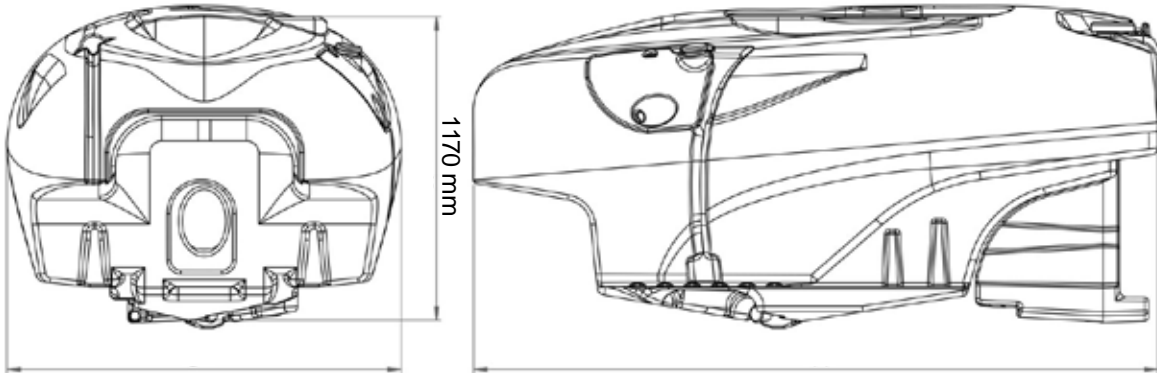

POLIDAŞ
SprayingTanks®

2000 L

DAISY

can be combined with colors
renklerle kombin yapılabilir