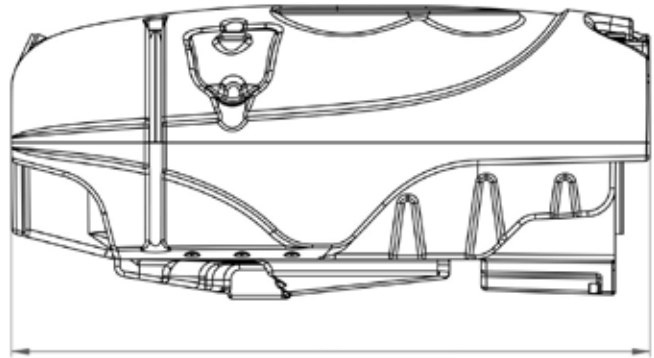

POLIDAŞ®
SprayingTanks®

2000 L MIXER

25 LT
MIXER

LILY

can be combined with colors
renklerle kombin yapılabilir

1114 mm