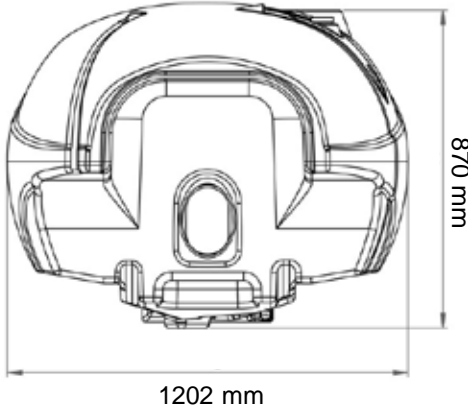

1200 L

MAGNOLIA

can be combined with colors
renklerle kombin yapılabilir