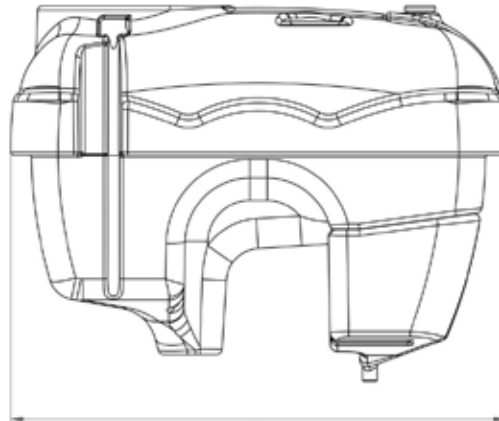

760 mm

1306 mm

POLIDAŞ
SprayingTanks®

400 L

LOCUST

can be combined with colors
renklerle kombin yapılabilir

POLIDAŞ
SprayingTanks®

400 L