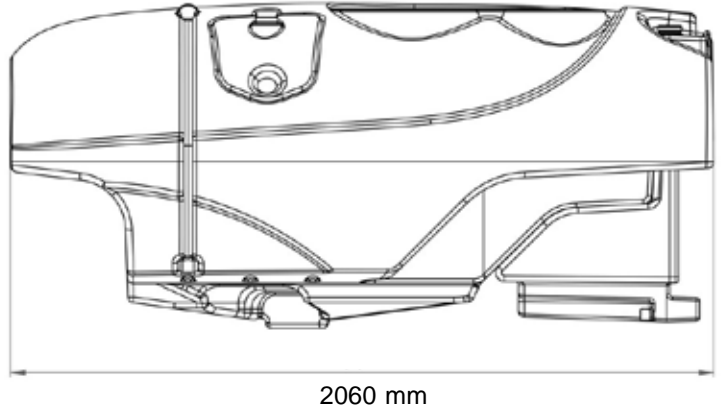

1200 L

MAGNOLIA

can be combined with colors
renklerle kombin yapılabilir