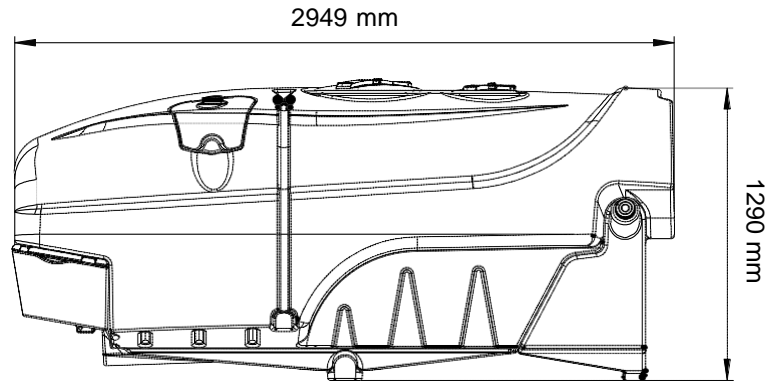

3000 L

25 LT
MIXER

LINDEN

can be combined with colors
renklerle kombin yapılabilir

1445 mm

2949 mm

1290 mm

ASILIR TANKLAR - MOUNTED TANKS