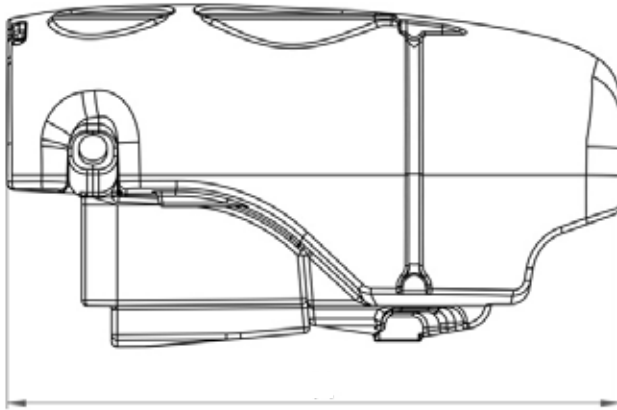

600 L

LILY

can be combined with colors
renklerle kombin yapılabilir

POLIDAŞ
SprayingTanks®

1000 L

LILY

can be combined with colors
renklerle kombin yapılabilir

1200 L