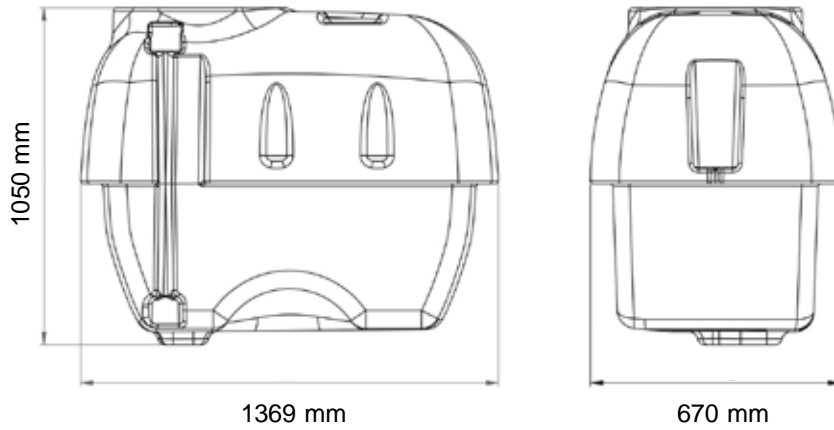

POLIDAŞ
SprayingTanks®

600 L

BASIL

can be combined with colors
renklerle kombin yapılabilir