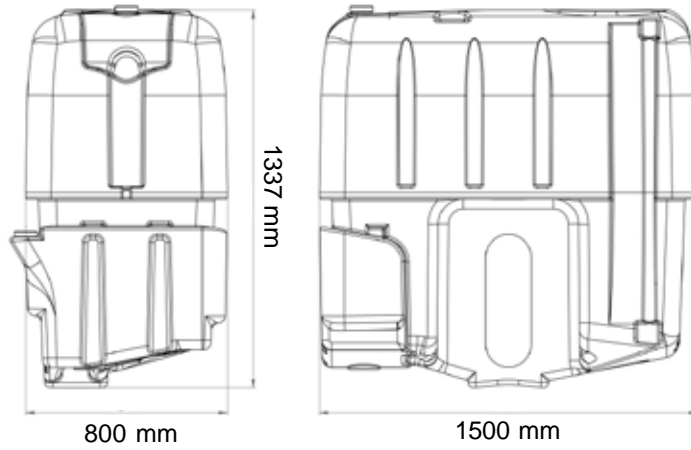

POLIDAŞ®
SprayingTanks®

800 L

SALVIA

can be combined with colors
renklerle kombin yapılabilir