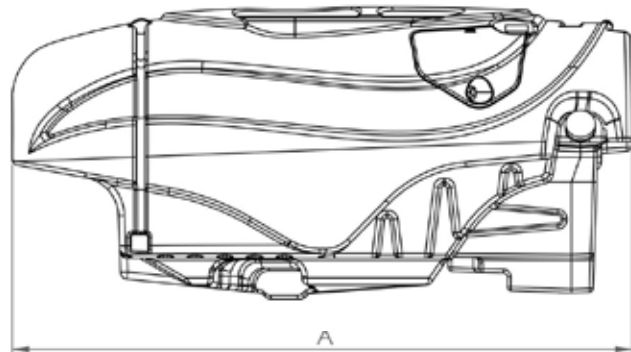

POLİDAŞ
SprayingTanks®

2000 L

TULIP

can be combined with colors
renklerle kombin yapılabilir