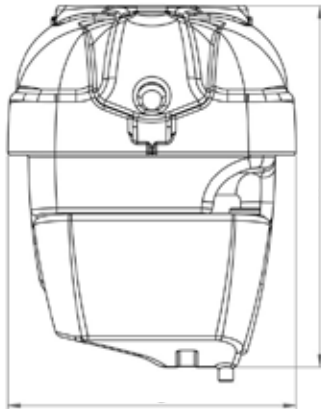

760 mm

1306 mm

POLIDAŞ
SprayingTanks®

400 L

LOCUST

can be combined with colors
renklerle kombin yapılabilir

POLIDAŞ
SprayingTanks®

400 L