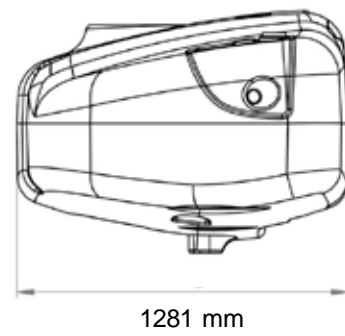

POLIDAŞ
SprayingTanks®

1100 L

LILAC

can be combined with colors
renklerle kombin yapılabilir