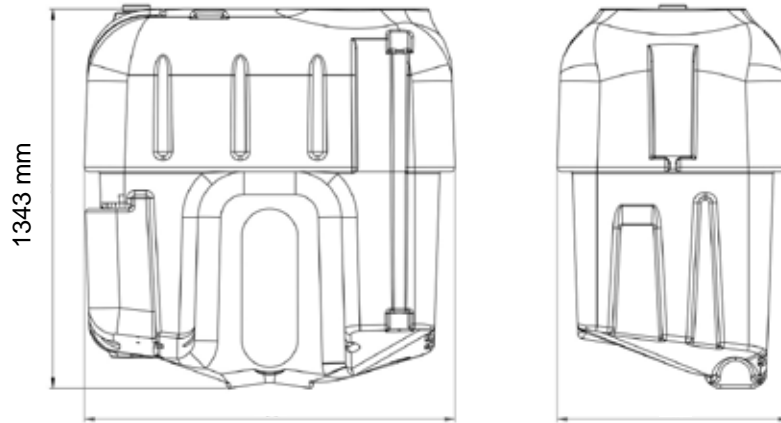

POLIDAŞ
SprayingTanks®

600 L

LOCUST

can be combined with colors
renklerle kombin yapılabilir