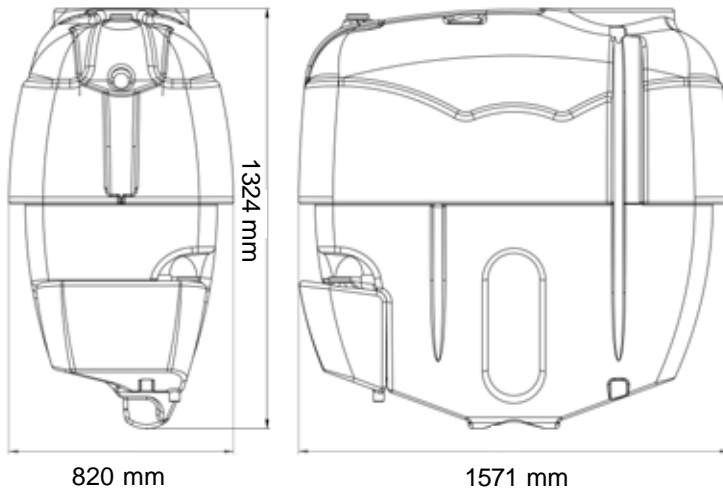

POLIDAŞ®
SprayingTanks®

800 L

VIOLET

can be combined with colors
renklerle kombin yapılabilir