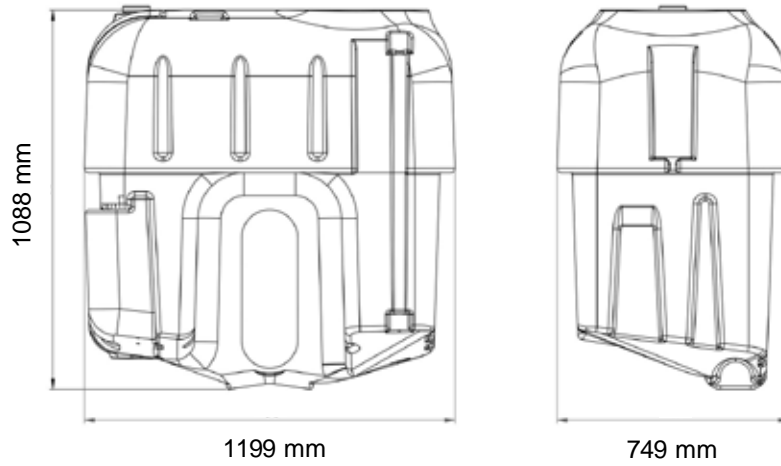

760 mm

1306 mm

POLIDAŞ
SprayingTanks®

400 L

LOCUST

can be combined with colors
renklerle kombin yapılabilir

POLIDAŞ
SprayingTanks®

400 L