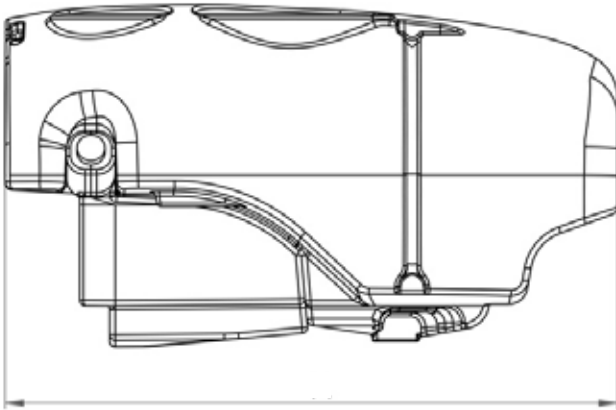

600 L

LILY

can be combined with colors
renklerle kombin yapılabilir

POLIDAŞ
SprayingTanks®

1000 L

LILY

can be combined with colors
renklerle kombin yapılabilir

1200 L