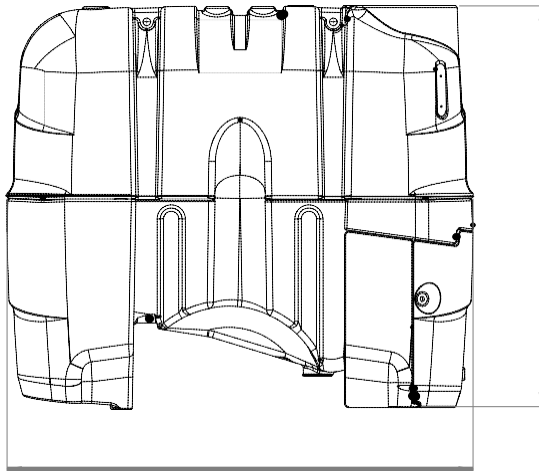

POLIDAŞ
SprayingTanks®

1200 L

**NEW
PRODUCT**

ORCHID

can be combined with colors
renklerle kombin yapılabilir

2150 mm

1850 mm

794 mm