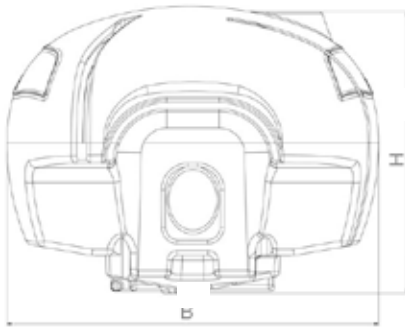

1114 mm

POLIDAŞ®
SprayingTanks®

2000 L

LAVENDER

can be combined with colors
renklerle kombin yapılabilir

1114 mm

POLIDAŞ
SprayingTanks®

2000 L